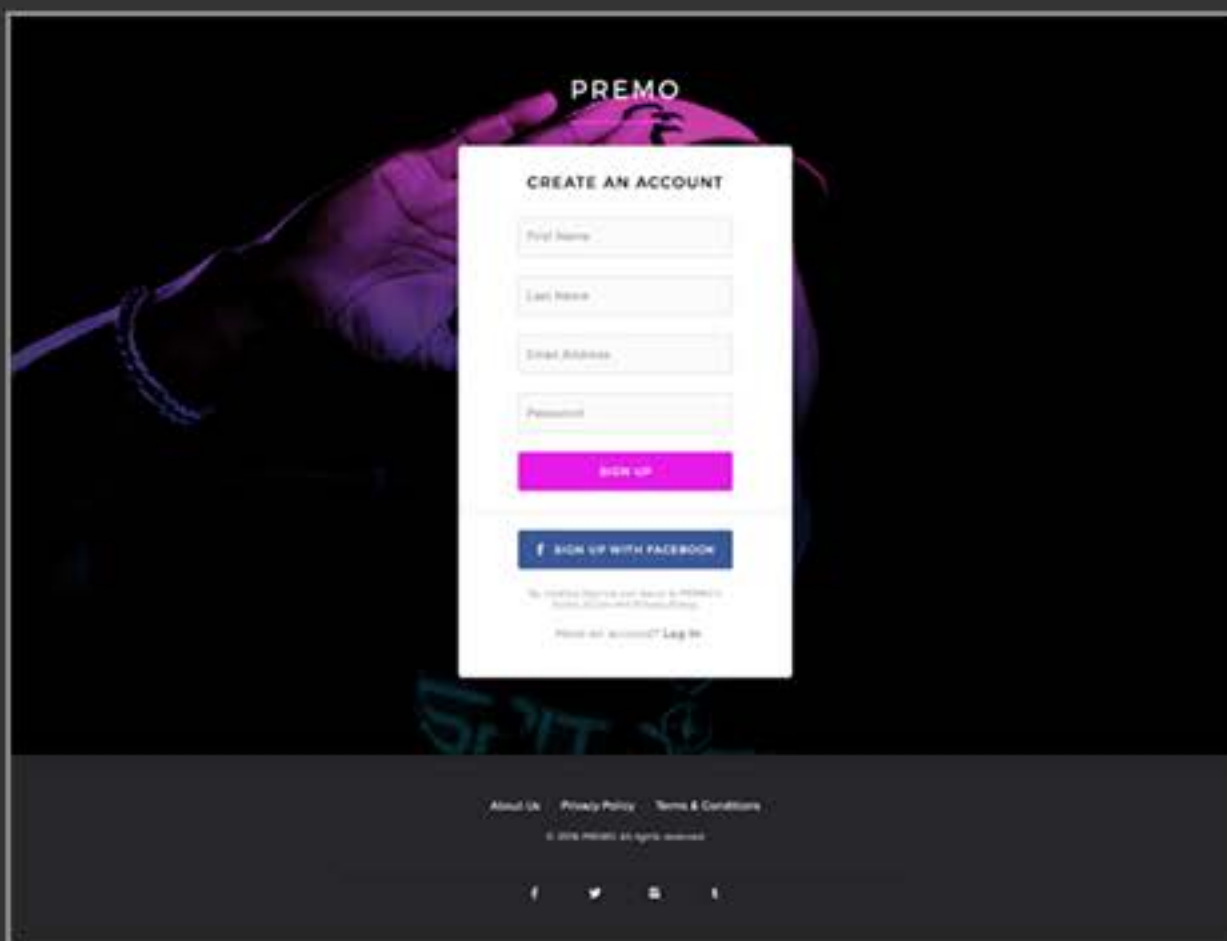

Create Account