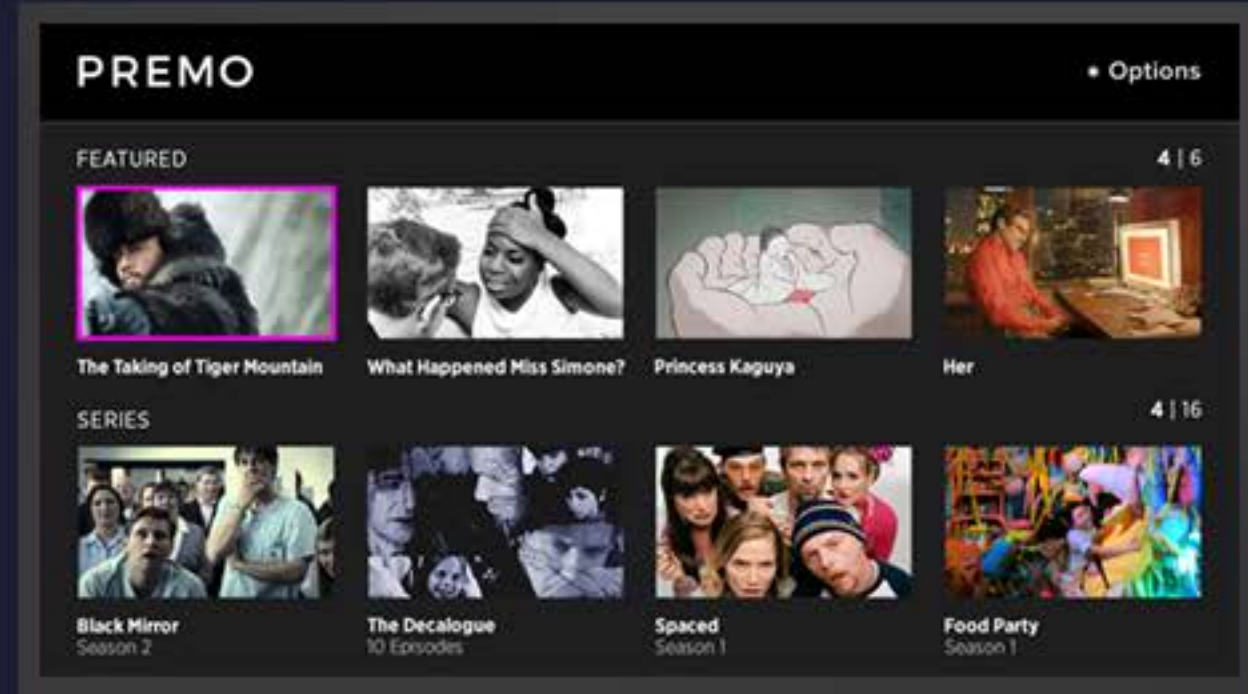

Layout

Splash

Main Grid

Series Navigation

Episode Detail

Video Playback (Roku default)

Linking