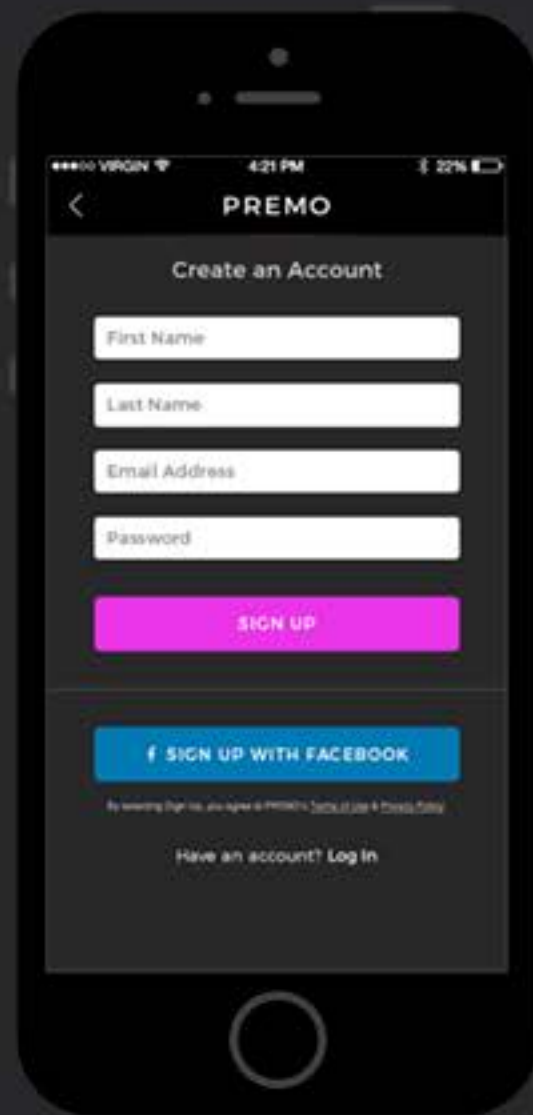

# PREMO

iPhone App UI Style Guide

January 27, 2016

**V 1.0**

Layout

Welcome

Signup

Menu