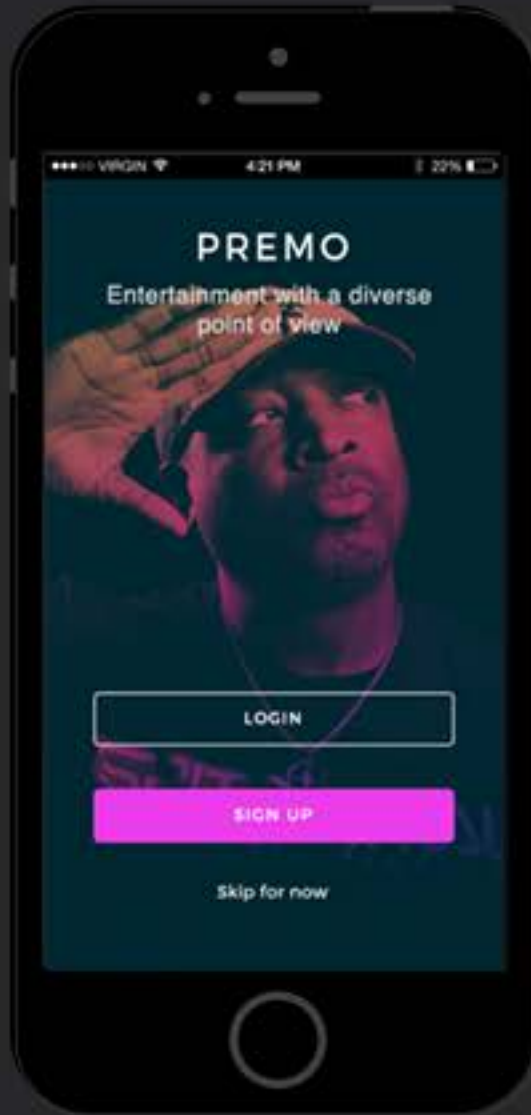

# PREMO

iPhone App UI Style Guide

January 27, 2016

**V 1.0**

Layout

Welcome

Signup

Menu